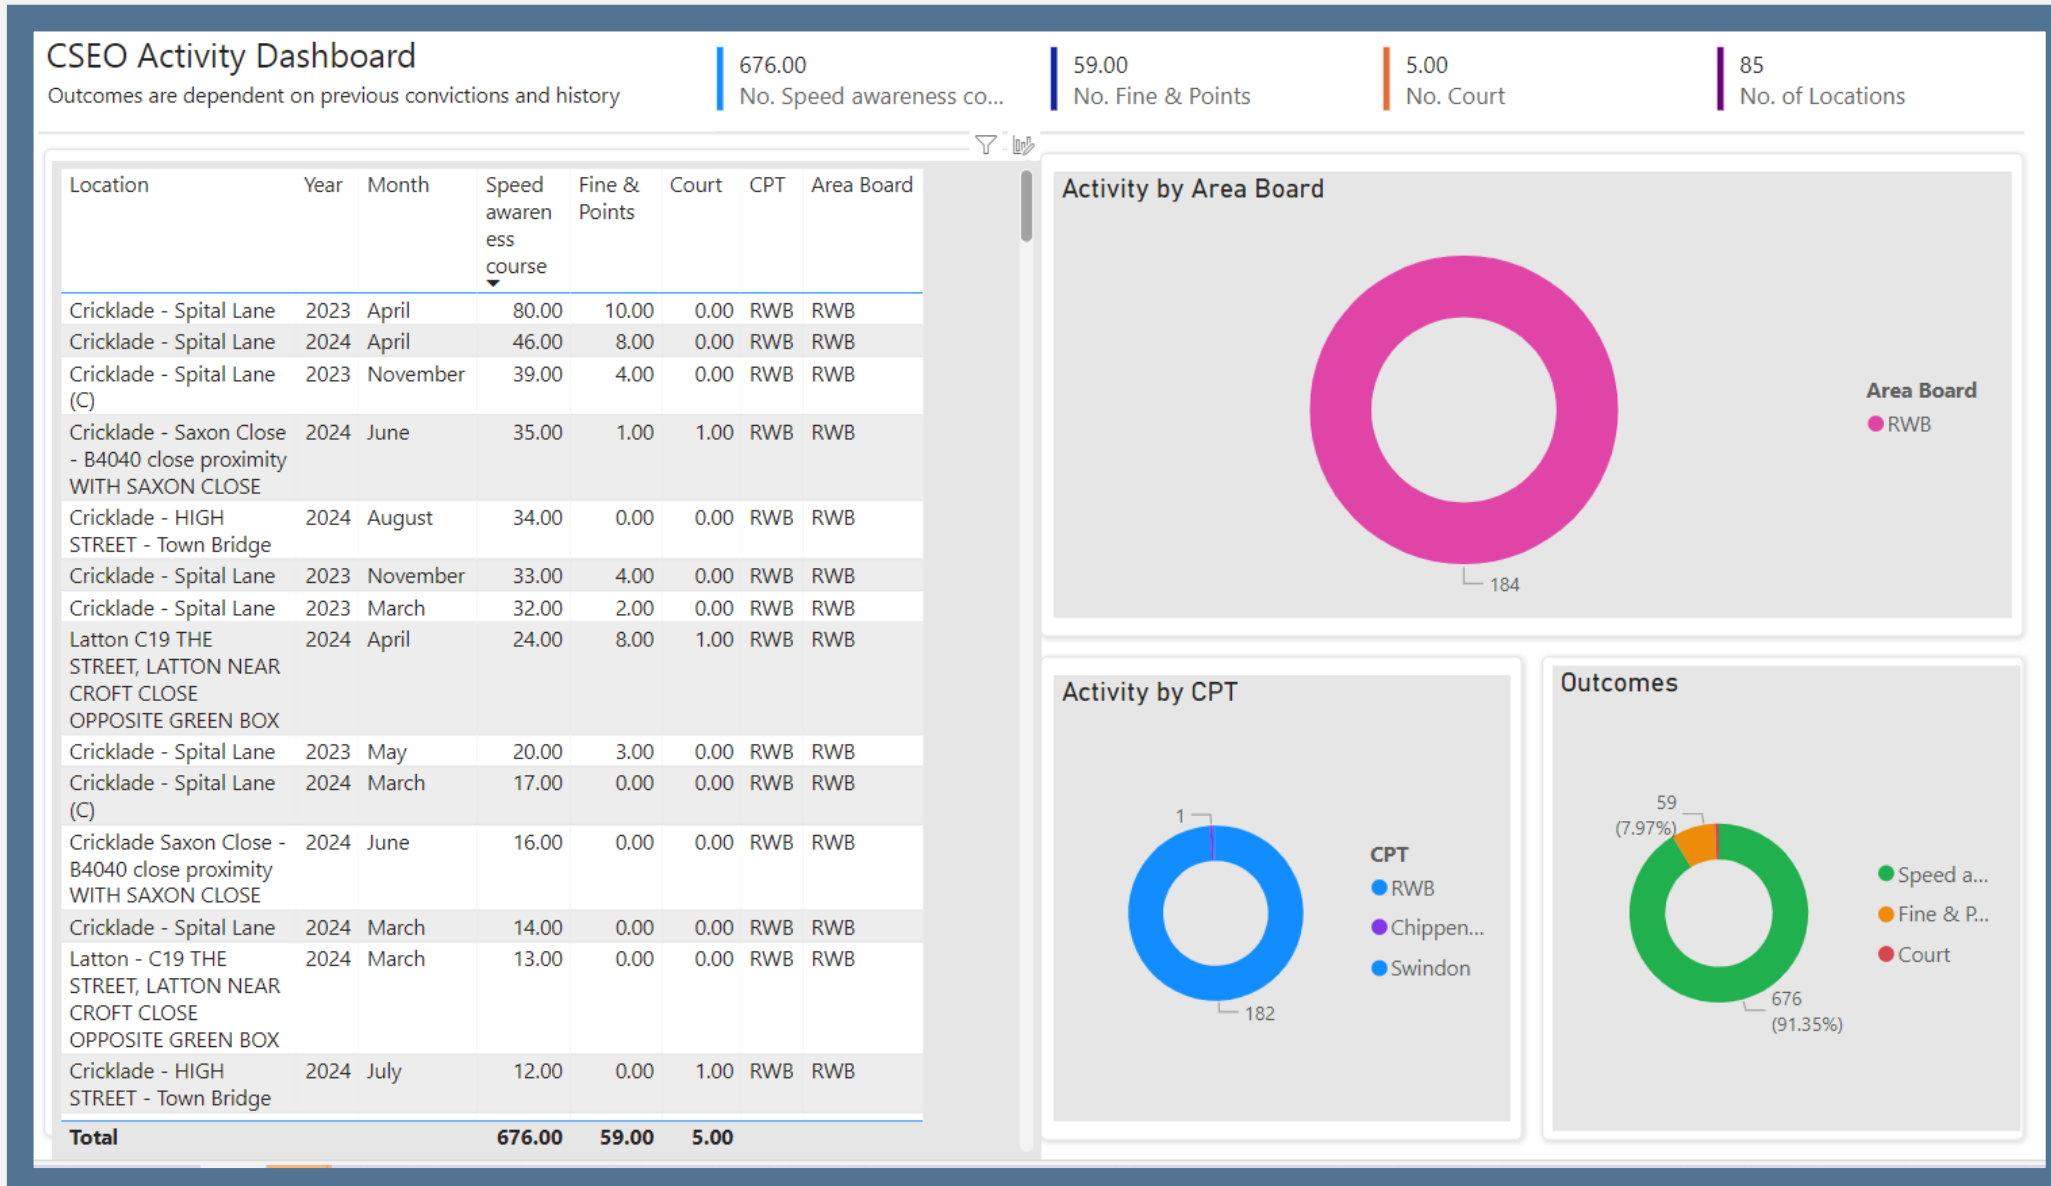

• Wider work recently

Our Roads Policing Unit (RPU) in the last quarter, covering **May to July** issued over **1551 tickets** to motorists, for numerous road related offences. The most common offences they are coming across are as follows:

Activity - Endorsable offences

Activity - Non-Endorsable Offences

This vehicle's MOT has expired

MOT expired on 19 March 2024

02:57 · 31/07/2024 From Earth · 2.2K Views

06:05 · 22/07/2024 From Earth · 8K Views

1,803.00
No. Fine & Points

184.00
No. Court

909
No. of Locations

Location	Year	Month	Speed awareness course	Fine & Points	Court	CPT	Area Board
Swindon - Thamesdown Drive	2023	December	251.00	54.00	0.00	Swindon	Swindon
Swindon Queens Drive adjacent with Cambridge Close	2024	April	151.00	26.00	0.00	Swindon	Swindon
Shaw and Whitley - A365 Folly Lane	2023	November	129.00	15.00	0.00	Trowbridge	Melksham
Swindon - Thamesdown Drive	2024	May	116.00	25.00	1.00	Swindon	Swindon
Swindon Marlborough Road	2024	May	113.00	6.00	1.00	Swindon	Swindon
Wilton - The Avenue	2024	May	112.00	30.00	9.00	Salisbury	South West W
Swindon - Thamesdown Drive	2024	January	103.00	16.00	0.00	Swindon	Swindon
Wilton - The Avenue	2023	August	102.00	31.00	4.00	Salisbury	South West W
Swindon Marlborough Road	2024	June	99.00	12.00	0.00	Swindon	Swindon
Harnham - Lime Kiln Way	2023	November	97.00	11.00	0.00	Salisbury	Salisbury
Cholderton - Church Lane	2023	March	95.00	4.00	1.00	Amesbury	South West W
Swindon - Thamesdown Drive	2024	March	94.00	23.00	0.00	Swindon	Swindon
Swindon Queens Drive (A4259)	2024	June	91.00	15.00	1.00	Swindon	Swindon
Swindon Queens Drive adjacent with	2024	March	90.00	13.00	1.00	Swindon	Swindon
Total			13,530.00	1,803.00	184.00		

Activity by Area Board

Activity by CPT

Outcomes

• CSEO – RWB & Cricklade Area - 1 January 2023 - 22 August 2024

• Your Force | Your Area | Follow us

For information on Road Safety in Wiltshire visit:
[Road safety campaign | Wiltshire Police](#)