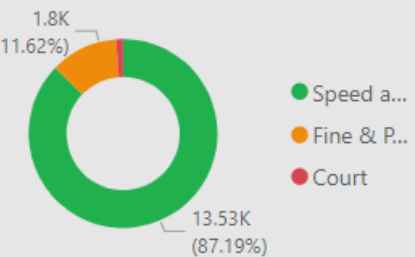

• CSEO – Dashboard – 1 January 2023 to 22 August 2024

CSEO Activity Dashboard

Outcomes are dependent on previous convictions and history

13,530.00
No. Speed awareness co...

1,803.00
No. Fine & Points

184.00
No. Court

909
No. of Locations

Location	Year	Month	Speed awareness course	Fine & Points	Court	CPT	Area Board
Swindon - Thamesdown Drive	2023	December	251.00	54.00	0.00	Swindon	Swindon
Swindon Queens Drive adjacent with Cambridge Close	2024	April	151.00	26.00	0.00	Swindon	Swindon
Shaw and Whitley - A365 Folly Lane	2023	November	129.00	15.00	0.00	Trowbridge	Melksham
Swindon - Thamesdown Drive	2024	May	116.00	25.00	1.00	Swindon	Swindon
Swindon Marlborough Road	2024	May	113.00	6.00	1.00	Swindon	Swindon
Wilton - The Avenue	2024	May	112.00	30.00	9.00	Salisbury	South West W
Swindon - Thamesdown Drive	2024	January	103.00	16.00	0.00	Swindon	Swindon
Wilton - The Avenue	2023	August	102.00	31.00	4.00	Salisbury	South West W
Swindon Marlborough Road	2024	June	99.00	12.00	0.00	Swindon	Swindon
Harnham - Lime Kiln Way	2023	November	97.00	11.00	0.00	Salisbury	Salisbury
Cholderton - Church Lane	2023	March	95.00	4.00	1.00	Amesbury	South West W
Swindon - Thamesdown Drive	2024	March	94.00	23.00	0.00	Swindon	Swindon
Swindon Queens Drive (A4259)	2024	June	91.00	15.00	1.00	Swindon	Swindon
Swindon Queens Drive adjacent with	2024	March	90.00	13.00	1.00	Swindon	Swindon
Total			13,530.00	1,803.00	184.00		

Activity by Area Board

Activity by CPT

Outcomes