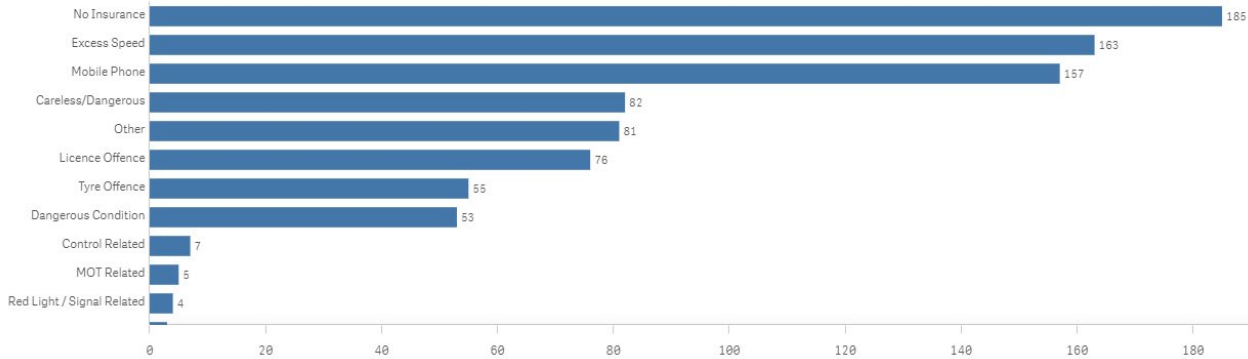

• Wider work recently

Our Roads Policing Unit (RPU) in the last quarter, covering **May to July** issued over **1551 tickets** to motorists, for numerous road related offences. The most common offences they are coming across are as follows:

Activity - Endorsable offences