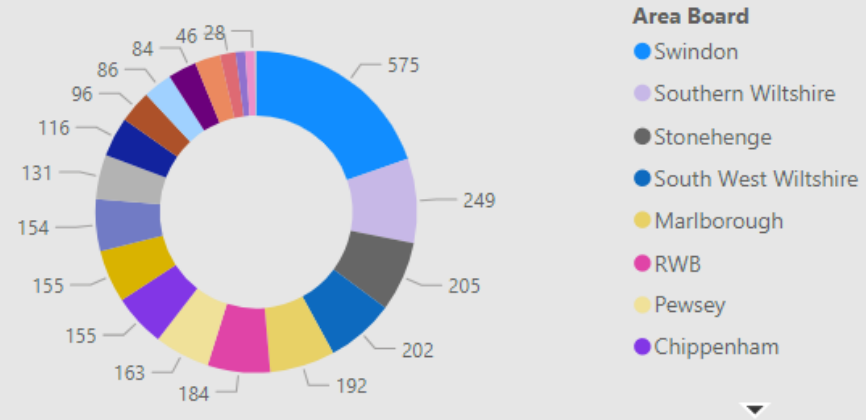

CSEO Activity Dashboard

Outcomes are dependent on previous convictions and history

13,530.00
No. Speed awareness co...

1,803.00
No. Fine & Points

184.00
No. Court

909
No. of Locations

Location	Year	Month	Speed awareness course	Fine & Points	Court	CPT	Area Board
Swindon - Thamesdown Drive	2023	December	251.00	54.00	0.00	Swindon	Swindon
Swindon Queens Drive adjacent with Cambridge Close	2024	April	151.00	26.00	0.00	Swindon	Swindon
Shaw and Whitley - A365 Folly Lane	2023	November	129.00	15.00	0.00	Trowbridge	Melksham
Swindon - Thamesdown Drive	2024	May	116.00	25.00	1.00	Swindon	Swindon
Swindon Marlborough Road	2024	May	113.00	6.00	1.00	Swindon	Swindon
Wilton - The Avenue	2024	May	112.00	30.00	9.00	Salisbury	South West W
Swindon - Thamesdown Drive	2024	January	103.00	16.00	0.00	Swindon	Swindon
Wilton - The Avenue	2023	August	102.00	31.00	4.00	Salisbury	South West W
Swindon Marlborough Road	2024	June	99.00	12.00	0.00	Swindon	Swindon
Harnham - Lime Kiln Way	2023	November	97.00	11.00	0.00	Salisbury	Salisbury
Cholderton - Church Lane	2023	March	95.00	4.00	1.00	Amesbury	South West W
Swindon - Thamesdown Drive	2024	March	94.00	23.00	0.00	Swindon	Swindon
Swindon Queens Drive (A4259)	2024	June	91.00	15.00	1.00	Swindon	Swindon
Swindon Queens Drive adjacent with	2024	March	90.00	13.00	1.00	Swindon	Swindon
Total			13,530.00	1,803.00	184.00		

Activity by Area Board